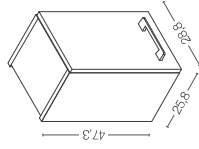

BASE ANTE
BASE DOORS

PENSILE ANTA
WALL UNIT DOOR