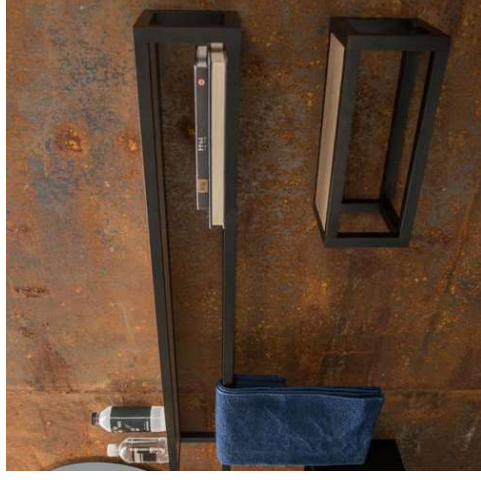

Il lavabo in ceramica profondo 18cm offre un'ottima capacità contenitiva, garanzia di spazio anche in ambienti ridotti.

**BLOCK, SMALL IN SIZE,
GREAT IN FUNCTIONALITY.**

A minimal and modern design for a compact solution, where aesthetics and functionality come together to create a unique collection. The 18cm deep ceramic washbasin offers excellent storage capacity, guaranteeing space even in small rooms.

Lavabo in ceramica "Block" L60xP35xH25
nero matt, altezza bacino H20cm
Portasalviette in metallo
nero opaco per lavabo Block 60
Cubo in lamiera L35xP22xH35
nero opaco con fondo personalizzato
"Nero Opaco"
Mensola in metallo nero opaco L30xP10
Specchio mod. "Diámetro", ø60
Lampada a led "Bulbo" nera a sospensione
Portasciugamani multifunzione "Skema"
in alluminio L105xP15xH15
con ripiani in finitura "Olmo Montano"
Portasciugamani multifunzione "Skema"
in alluminio L35xP15xH15
con ripiani in finitura "Olmo Montano"

"Block" W60xD35xH25
ceramic washbasin matt black,
basin height H20cm
Matt black metal towel rail
for "Block", 60 washbasin
Sheet metal cube W35xD22xH35
matt black with personalized
bottom "Matt Black".
Shelf in matt black metal W30xD10
Mirror mod. "Diámetro", ø60
Black mod. "Bulbo" led pendant lamp
"Skema" multifunction towel rail in aluminium
W105xD15xH15 with shelves in "Mountain Elm" finish
"Skema" multifunction towel rail in aluminium
W35xD15xH15 with shelves in "Mountain Elm" finish