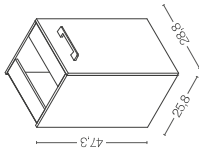

PENSILE ANTE
WALL UNIT DOORS

BASE ANTA
BASE DOOR