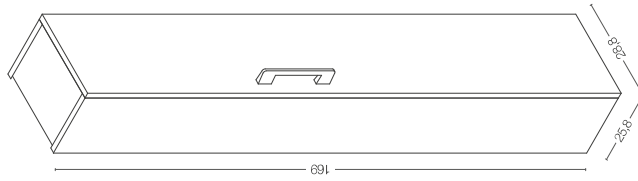

SCHEDE TECNICHE TECHNICAL DATA SHEETS

COLONNA ANTA
COLUMN DOOR