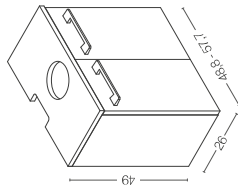

BASE ANTA
BASE DOOR

PENSILE ANTA
WALL UNIT DOOR

SCHEDE TECNICHE TECHNICAL DATA SHEETS

BASE LAVABO CON TOP
WASHBASIN BASE WITH TOP