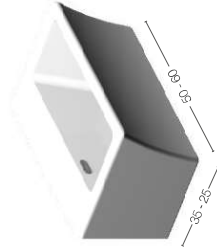

COLONNA ANTA
COLUMN DOOR