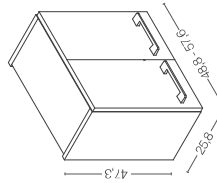

PENSILE ANTE
WALL UNIT DOORS