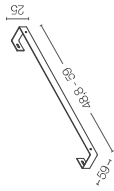

COLONNA ANTA
COLUMN DOOR