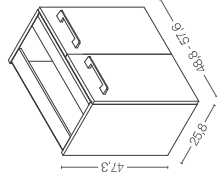

BASE ANTE
BASE DOORS